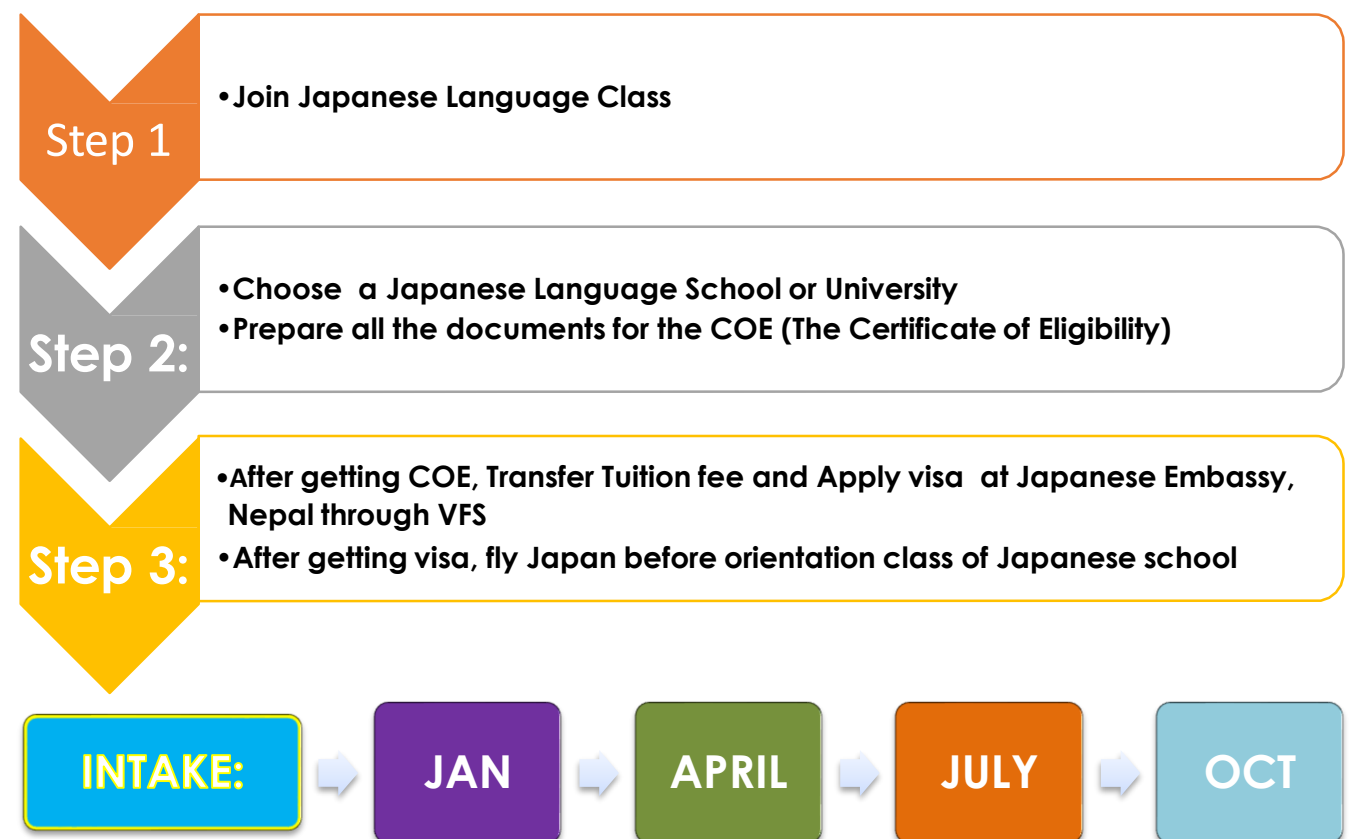

HOW TO APPLY STUDENT VISA TO JAPAN?

Contact :
+977-1-4597925

Email:
office@bnbnepal.edu.np

Website:
www.bnbnepal.edu.np